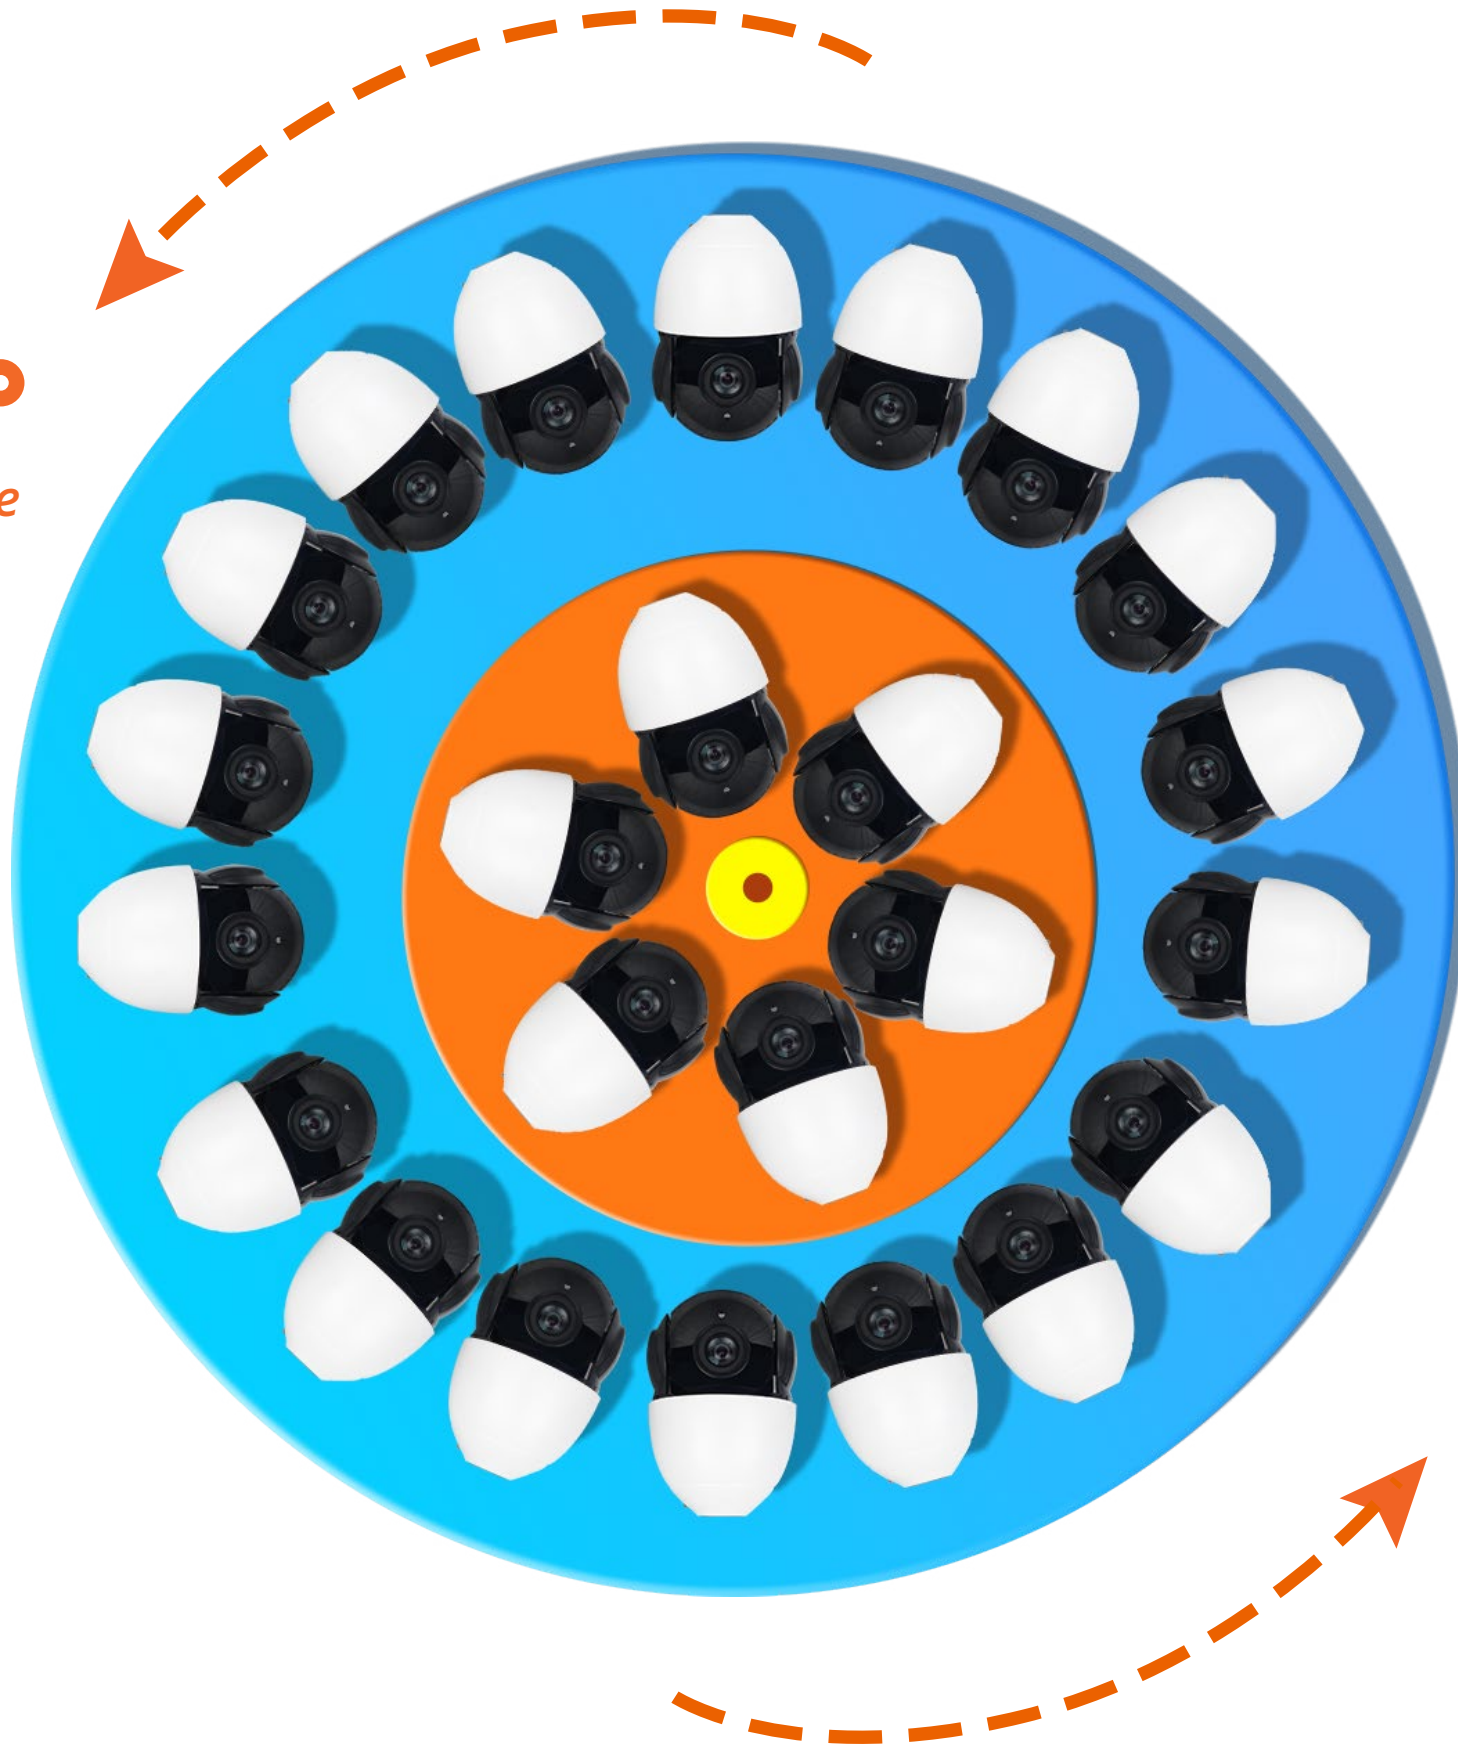

0°~93°
Tilt Rotation Range

AI Tracking

Speed Dome Camera

360° Panoramic Surveillance

0°~360°
Pan Rotation Range