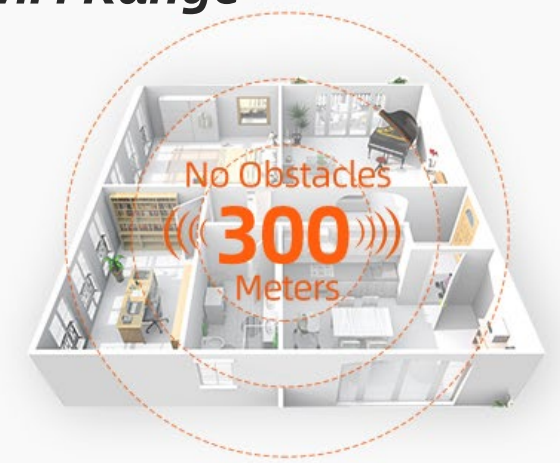

# Tuya WiFi IPC

Convenient & Safe

0~355° 0~60°  
Horizontal Rotation Range Tilt Rotation Range

2-Way Audio

- **Cloud Storage**
- **SD Card Slot**  
(Support Max 128G)

**Motion Detection**

**WiFi Range**

360° VIEW

# TUYA WIFI IPC

Keep Tabs on Every Corner

0~355°

Pan Range

-15°~60°

Tilt Range