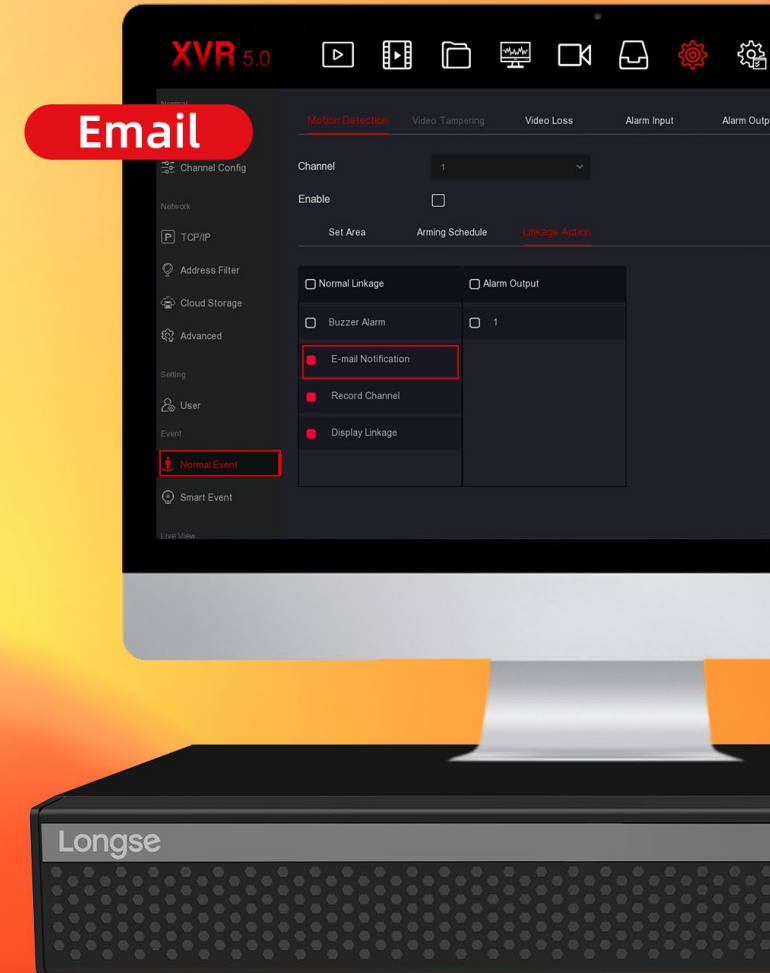

EMAIL

When an event is triggered, I will send Email