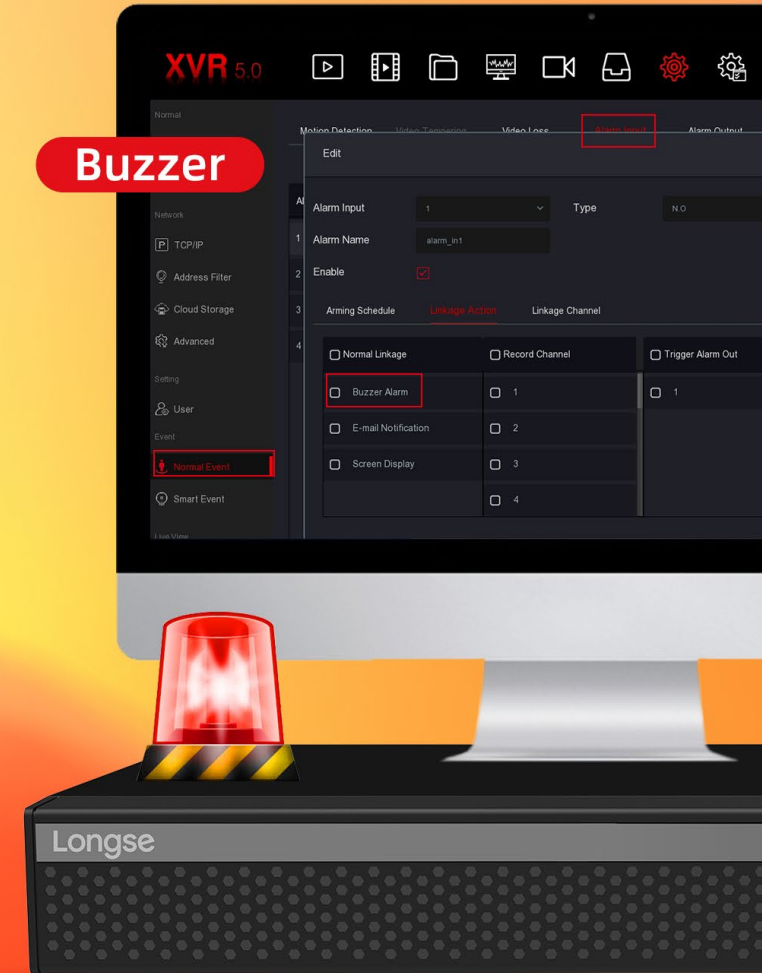

BUZZER

When an event is triggered, I will buzz

Longse